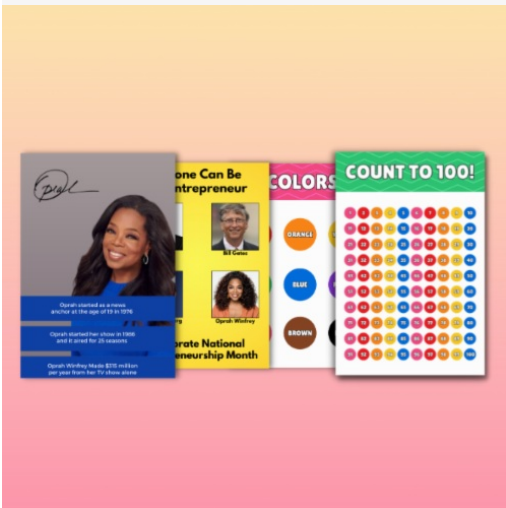

### Introducing the eColor+ Series 2!

- Advanced color match technology
- Larger LED adjustable touch-screen
- Faster printing
- Increased fine line definition

[Learn More](#)

### Customer Spotlight Norwin High School

Take a look at what the Norwin High School Castle Production Lab recently created with their eColor Poster Printer for Homecoming!

[View More](#)

### INK SALE! Now until November 30th!

\$50 OFF 130ML SET  
\$100 OFF 300ML SET

[Request a Quote](#)